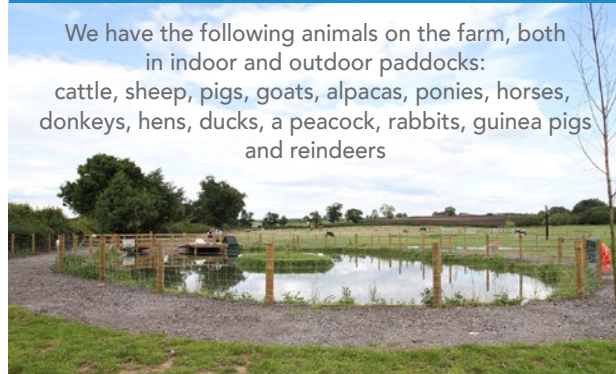

Children's Group Visits during term time Information Leaflet

Amerton Farm

www.amertonfarm.co.uk

Aims of the farm visit

Our aim at Amerton Farm is to give a farming experience to interact with the animals. Experience what happens on a working farm and the life of the farmer. There will be opportunity to get close to the animals, feed them and become a real life little farmer. A trained member of staff from our farm team will introduce you to the animals and will give your group some facts about the different animals.

Meet the animals

We have the following animals on the farm, both in indoor and outdoor paddocks:
cattle, sheep, pigs, goats, alpacas, ponies, horses, donkeys, hens, ducks, a peacock, rabbits, guinea pigs and reindeers