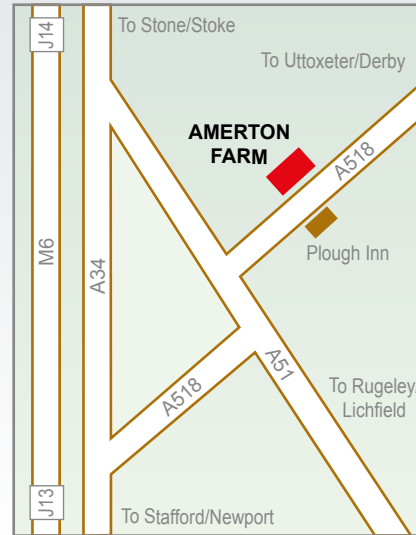

Amerton Farm is a mile east of Weston, on the A518 Stafford-Utttoxeter Road. We are situated approx 7 miles from Stafford, Utttoxeter, Stone and Rugeley.

We are open every day*:
9.30am - 5.00pm

(*except Christmas Day, Boxing Day & New Years Day)