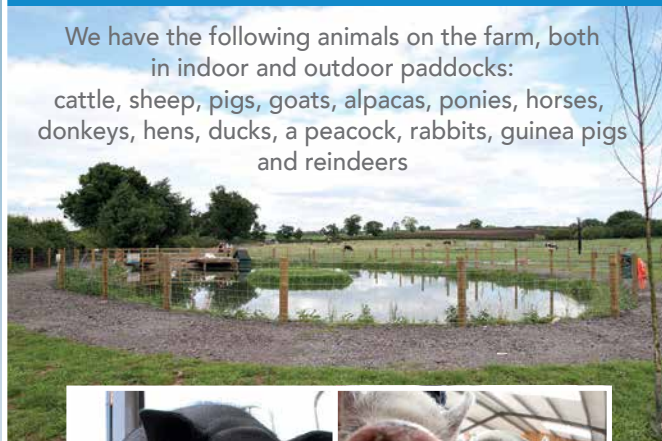

Pin me to
your notice board!

Billy's

Farm Barn

Children's Group Visits during term time

Aims of the farm visit

Our aim at Amerton Farm is to give a farming experience to interact with the animals. Experience what happens on a working farm and the life of the farmer. There will be an opportunity to get close to the animals, feed them and become a real life little farmer. A trained member of staff from our farm team will introduce your group to the animals and provide some interesting facts about them too!

Be Wild Forest School

We have a forest school at amerton farm for further information please visit: www.be-wild.co.uk or call **07714 214134**
Facebook: @bewildforestschool

We will be taking bookings from 1st September for school children to see Santa

Meet the animals

We have the following animals on the farm, both in indoor and outdoor paddocks:
cattle, sheep, pigs, goats, alpacas, ponies, horses, donkeys, hens, ducks, a peacock, rabbits, guinea pigs and reindeers