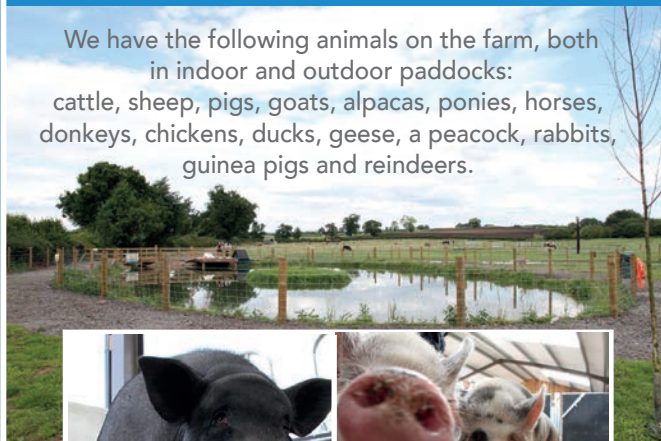

Be Wild Forest School

We have a forest school at amerton farm for further information please visit: www.be-wild.co.uk or call **07714 214134**

We will be taking bookings from 1st September for school children to see Santa

Meet the animals

We have the following animals on the farm, both in indoor and outdoor paddocks: cattle, sheep, pigs, goats, alpacas, ponies, horses, donkeys, chickens, ducks, geese, a peacock, rabbits, guinea pigs and reindeers.

On the Road Experience

Amerton Farm can also bring our animals to visit you at school or your nursery. Our Amerton Farm on the Road Experience can be arranged and will arrive at your venue, with two members of our farm staff, so your pupils can experience meeting our animals on the playground or sports field. We also do a special Christmas, On the Road Experience with reindeer and an elf.